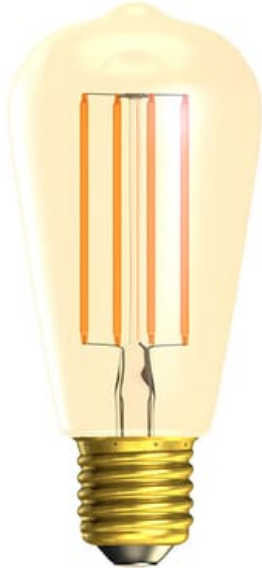

## 4W LED Vintage Squirrel Cage Dimmable - ES, Amber, 2000K

The LED Vintage Lamp has become one of the most recognisable lamp types on the market. Widely used in the hospitality sector and domestically alike, the LED Vintage Lamp combines a traditional look with the energy saving benefits of LED Lighting. The universally used Squirrel Cage provides a warm white glow ideal when creating mood lighting.

- Dimmable and Non-Dimmable available
- Special extended filament to replicate traditional vintage amber glow
- Amber Glass Coating For Decorative Vintage Look
- Over 90% energy saving compared to incandescent vintage lamps
- Super low energy consumption

### Technical

Volts (V)	240
Watts (W)	4
Cap	ES/E27
Colour Temp (K)	2000

Lumens (lm)	330
Life Hours	15,000 h
Guarantee	3 Year Guarantee
Beam Angle	300°
Energy Rating	G
CRI (ra)	85
Switching Cycles	8,000
Frequency (Hz)	50/60
LED Drive Current	20 mA
Energy Consumption (kWh/1000h)	4