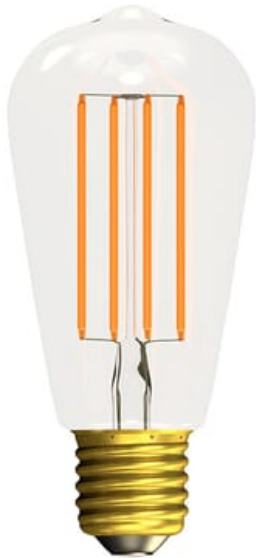

4W LED Filament Squirrel Cage Clear - ES, 2700K

The LED Filament Range combines LED technology with the elegance of Incandescent Lamps. Creating a welcoming atmosphere with a retro feel, our LED Filament Range offers smooth dimming on rotary and digital dimming systems. The Filament Squirrel Cage has a contemporary timeless design ideal for bars & restaurants.

- LED Technology with the elegance of Incandescent Lamps
- Creates a welcoming atmosphere with retro feel
- Argon gas filled to improve life
- Smooth dimming on rotary and digital dimming systems
- Full glass envelope

Codes

Commodity Code	85395000
EAN	5013588601311
Luckins Code	408147659

Technical

Volts (V)	240
Watts (W)	4
Cap	ES/E27
Colour Temp (K)	2700
Lumens (lm)	470

Life Hours	15,000 h
Guarantee	3 Year Guarantee
Beam Angle	300°
Energy Rating	E
CRI (ra)	85
Switching Cycles	8,000
Frequency (Hz)	50/60
Energy Consumption (kWh/1000h)	4