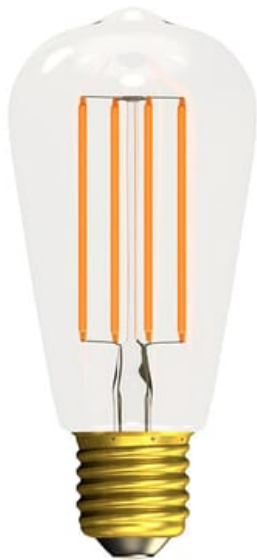

4W LED Filament Squirrel Cage Clear Dimmable - ES, 2700K

The LED Filament Range combines LED technology with the elegance of Incandescent Lamps. Creating a welcoming atmosphere with a retro feel, our LED Filament Range offers smooth dimming on rotary and digital dimming systems. The Filament Squirrel Cage has a contemporary timeless design ideal for bars & restaurants.

- LED Technology with the elegance of Incandescent Lamps
- Creates a welcoming atmosphere with retro feel
- Argon gas filled to improve life
- Smooth dimming on rotary and digital dimming systems
- Full glass envelope

Codes

Commodity Code	85395000
EAN	5013588601335
Luckins Code	408147675

Technical

Volts (V)	240
Watts (W)	4
Cap	ES/E27
Colour Temp (K)	2700
Lumens (lm)	470

Life Hours	15,000 h
Guarantee	3 Year Guarantee
Beam Angle	300°
Energy Rating	E
CRI (ra)	85
Switching Cycles	8,000
Frequency (Hz)	50/60
Energy Consumption (kWh/1000h)	4