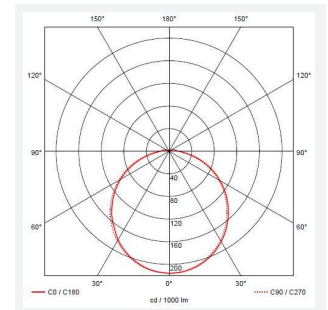

@ansell_lighting

ansellighting

Ansell Lighting

ansell_lighting

Delta

Delta CCT 1 White

Code: ADLED1/WV/CCT

Category	Bulkheads
Application	Ancillary, Commercial, Education, Healthcare, Industrial, Outdoor
Specification	Performance

PRODUCT FEATURES

- All polycarbonate multi-purpose LED round bulkhead suitable for ancillary areas and industrial applications
- Internal CCT selector switch allows the installer to choose the CCT between 3000K and 4000K
- Unique Visiluxe diffuser allows 90% light transmission from LED source for increased performance
- Push fit feed-in, feed-out terminals for speed and ease of installation
- Supplied c/w optional trim attachment which provides a more commercially aesthetic appearance
- Instant light output and unlimited switching

GENERAL INFORMATION

Wattage	5W - 8W
Lumens Delivered	620lm - 1000lm(4000K)
Lm/W	140lm/W(4000K)
Beam Angle	115
CRI	80
CCT	3000/4000K
Input	220/240V
Operating Temp	-10°C - 40°C
SDCM	6

TECHNICAL INFORMATION

Light Source	LED
Colour / Finish	Black / Visiluxe
IP Rating	IP65
Class Protection	2
Internal / External	Internal / External
Surface / Recessed / Suspended	Ceiling, Wall
Lumen Depreciation	L70 60,000h
Warranty (Years)	5
CE Mark	Yes
Diameter	200 mm