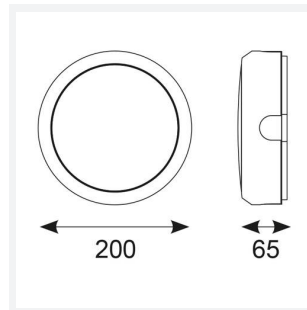

@ansell_lighting

ansellighting

Ansell Lighting

ansell_lighting

Delta

Delta CCT 1 White

Code: ADLED1/WV/CCT

Category	Bulkheads
Application	Ancillary, Commercial, Education, Healthcare, Industrial, Outdoor
Specification	Performance

PRODUCT FEATURES

- All polycarbonate multi-purpose LED round bulkhead suitable for ancillary areas and industrial applications
- Internal CCT selector switch allows the installer to choose the CCT between 3000K and 4000K
- Unique Visiluxe diffuser allows 90% light transmission from LED source for increased performance
- Push fit feed-in, feed-out terminals for speed and ease of installation
- Supplied c/w optional trim attachment which provides a more commercially aesthetic appearance
- Instant light output and unlimited switching

GENERAL INFORMATION

Wattage	5W - 8W
Lumens Delivered	620lm - 1000lm(4000K)
Lm/W	140lm/W(4000K)
Beam Angle	115
CRI	80
CCT	3000/4000K
Input	220/240V
Operating Temp	-10°C - 40°C
SDCM	6

TECHNICAL INFORMATION

Light Source	LED
Colour / Finish	Black / Visiluxe
IP Rating	IP65
Class Protection	2
Internal / External	Internal / External
Surface / Recessed / Suspended	Ceiling, Wall
Lumen Depreciation	L70 60,000h
Warranty (Years)	5
CE Mark	Yes
Diameter	200 mm