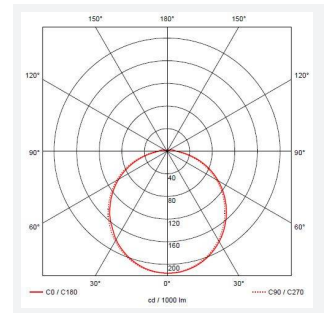

@ansell_lighting

ansellighting

Ansell Lighting

ansell_lighting

Delta

Delta CCT 2 Bezel Trim Louvred Black
Code: ADLED2/BZ/GRILL/B

| | |
|---------------|--|
| Category | Bulkheads |
| Application | Ancillary, Commercial, Education, Healthcare, Industrial |
| Specification | Performance |

PRODUCT FEATURES

- Compatible with Delta LED CCT
- Compatible with Delta LED CCT

TECHNICAL INFORMATION

| | |
|---------------------|---------------------|
| Colour / Finish | Black |
| Internal / External | Internal / External |
| Diameter | 294 mm |