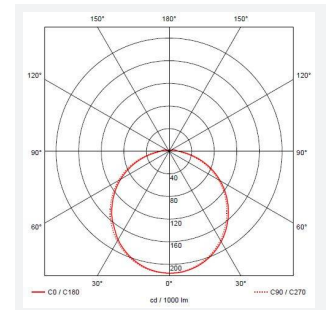

@ansell_lighting

ansellighting

Ansell Lighting

ansell_lighting

Delta

Delta CCT 2 White

Code: ADLED2/WV/CCT

Category	Bulkheads
Application	Ancillary, Commercial, Education, Healthcare, Industrial, Outdoor
Specification	Performance

PRODUCT FEATURES

- Push fit feed-in, feed-out terminals for speed and ease of installation
- Internal CCT selector switch allows the installer to choose the CCT between 3000K and 4000K
- Unique Visiluxe diffuser allows 90% light transmission from LED source for increased performance
- Push fit feed-in, feed-out terminals for speed and ease of installation
- Supplied c/w optional trim attachment which provides a more commercially aesthetic appearance
- Instant light output and unlimited switching

GENERAL INFORMATION	
Wattage	7W - 12W
Lumens Delivered	1000lm/1700lm(4000K)
Lm/W	140lm/W(4000K)
Beam Angle	115
CRI	80
CCT	3000/4000K
Input	220/240V
Operating Temp	-10°C - 40°C
SDCM	6

TECHNICAL INFORMATION	
Light Source	LED
Colour / Finish	White / Visiluxe
IP Rating	IP65
Class Protection	2
Internal / External	Internal / External
Surface / Recessed / Suspended	Ceiling, Wall
Lumen Depreciation	L70 60,000h
Warranty (Years)	5
CE Mark	Yes
Diameter	294 mm
Accessories	ADLED2/BZ/EYE/B, ADLED2/BZ/EYE/W, ADLED2/BZ/GRILL/B, ADLED2/BZ/GRILL/W