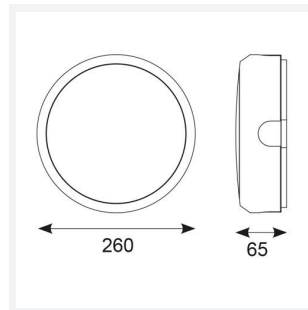

@ansell_lighting

ansellighting

Ansell Lighting

ansell_lighting

Delta

Delta CCT 2 White

Code: ADLED2/WV/CCT

Category	Bulkheads
Application	Ancillary, Commercial, Education, Healthcare, Industrial, Outdoor
Specification	Performance

PRODUCT FEATURES

- Push fit feed-in, feed-out terminals for speed and ease of installation
- Internal CCT selector switch allows the installer to choose the CCT between 3000K and 4000K
- Unique Visiluxe diffuser allows 90% light transmission from LED source for increased performance
- Push fit feed-in, feed-out terminals for speed and ease of installation
- Supplied c/w optional trim attachment which provides a more commercially aesthetic appearance
- Instant light output and unlimited switching

GENERAL INFORMATION	
Wattage	7W - 12W
Lumens Delivered	1000lm/1700lm(4000K)
Lm/W	140lm/W(4000K)
Beam Angle	115
CRI	80
CCT	3000/4000K
Input	220/240V
Operating Temp	-10°C - 40°C
SDCM	6

TECHNICAL INFORMATION	
Light Source	LED
Colour / Finish	White / Visiluxe
IP Rating	IP65
Class Protection	2
Internal / External	Internal / External
Surface / Recessed / Suspended	Ceiling, Wall
Lumen Depreciation	L70 60,000h
Warranty (Years)	5
CE Mark	Yes
Diameter	294 mm
Accessories	ADLED2/BZ/EYE/B, ADLED2/BZ/EYE/W, ADLED2/BZ/GRILL/B, ADLED2/BZ/GRILL/W