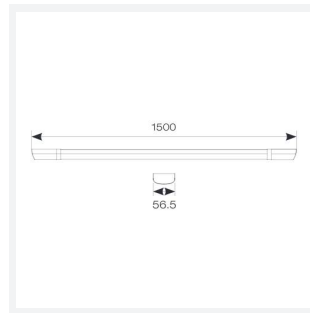

Ecoline

Ecoline CCT 1500mm
Code: AECOLN/CCT/5

Category	Battens and Weatherproofs
Application	Ancillary, Commercial, Education, Healthcare, Industrial, Retail
Specification	Performance

PRODUCT FEATURES

- Slim, robust economic LED batten suitable for ancillary areas and industrial applications
- Excellent light uniformity through high transmittance polycarbonate diffuser
- Supplied complete with versatile mounting clips. Clips can be located anywhere along the spine of the luminaire
- CCT selector conveniently located under batten end cap
- Selectable CCT between 3000K, 4000K and 6500K
- Pre-wired with 600mm cable
- Non-dimmable

GENERAL INFORMATION	
Wattage	35W
Lumens Delivered	4700lm (4000K)
Lm/W	134lm/W (4000K)
Beam Angle	120
CRI	80
CCT	3000/4000/6500K
Input	200/240V
Operating Temp	-20°C - 40°C
SDCM	6
UGR	25

TECHNICAL INFORMATION	
Light Source	LED
Colour / Finish	White
IP Rating	IP20
Class Protection	2
Internal / External	Internal
Surface / Recessed / Suspended	Ceiling
Lumen Depreciation	L70 50,000h
Warranty (Years)	3
CE Mark	Yes
Height	27.5 mm