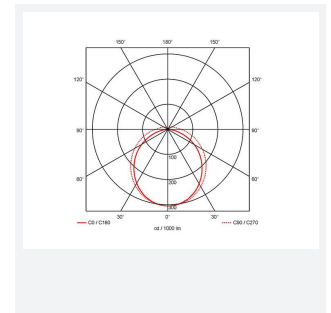

Ecoline

Ecoline CCT 1500mm
Code: AECOLN/CCT/5

Category	Battens and Weatherproofs
Application	Ancillary, Commercial, Education, Healthcare, Industrial, Retail
Specification	Performance

PRODUCT FEATURES

- Slim, robust economic LED batten suitable for ancillary areas and industrial applications
- Excellent light uniformity through high transmittance polycarbonate diffuser
- Supplied complete with versatile mounting clips. Clips can be located anywhere along the spine of the luminaire
- CCT selector conveniently located under batten end cap
- Selectable CCT between 3000K, 4000K and 6500K
- Pre-wired with 600mm cable
- Non-dimmable

GENERAL INFORMATION	
Wattage	35W
Lumens Delivered	4700lm (4000K)
Lm/W	134lm/W (4000K)
Beam Angle	120
CRI	80
CCT	3000/4000/6500K
Input	200/240V
Operating Temp	-20°C - 40°C
SDCM	6
UGR	25

TECHNICAL INFORMATION	
Light Source	LED
Colour / Finish	White
IP Rating	IP20
Class Protection	2
Internal / External	Internal
Surface / Recessed / Suspended	Ceiling
Lumen Depreciation	L70 50,000h
Warranty (Years)	3
CE Mark	Yes
Height	27.5 mm