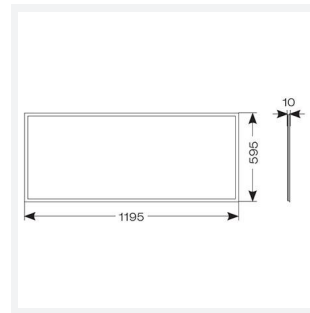

# Endurance 1200x600

Endurance TP(a) 1200x600 Panel Cool White  
Code: AERMLED2/120/CW

Category	Commercial Panels
Application	Ancillary, Commercial, Education, Healthcare, Retail
Specification	Performance

GENERAL INFORMATION	
Wattage	60W
Lumens Delivered	5800lm
Lm/W	96lm/W
Beam Angle	110
CRI	80
CCT	4000K
Input	220/240V
Operating Temp	-20°C - 40°C
SDCM	3
UGR	20
Cut-Out Size	585x1185mm

TECHNICAL INFORMATION	
Light Source	LED
Colour / Finish	White
IP Rating	IP44
Class Protection	2
Internal / External	Internal
Surface / Recessed / Suspended	Ceiling, Recessed
Lumen Depreciation	L80 60,000h
Warranty (Years)	5
CE Mark	Yes
Accessories	AERMLED/120/SMF, APRK/120