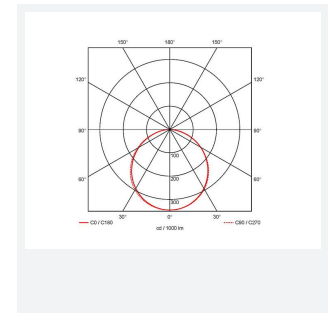

# Endurance 1200x600

Endurance TP(a) 1200x600 Panel Cool White  
Code: AERMLED2/120/CW

Category	Commercial Panels
Application	Ancillary, Commercial, Education, Healthcare, Retail
Specification	Performance

## PRODUCT FEATURES

- Edge lit LED panel suitable for education, commercial and ancillary area applications
- Cool white, warm white and daylight options
- White anodised aluminium frame for visual compatibility with ceiling grid
- Surface mounting frame option
- TPa as standard
- Switch Dim, DALI and 0-10V dimming capability using the multi dimmable driver accessories ADDIM/60/MC
- Self-Test Panel Pod and Sensor Pod compatible

GENERAL INFORMATION	
Wattage	60W
Lumens Delivered	5800lm
Lm/W	96lm/W
Beam Angle	110
CRI	80
CCT	4000K
Input	220/240V
Operating Temp	-20°C - 40°C
SDCM	3
UGR	20
Cut-Out Size	585x1185mm

TECHNICAL INFORMATION	
Light Source	LED
Colour / Finish	White
IP Rating	IP44
Class Protection	2
Internal / External	Internal
Surface / Recessed / Suspended	Ceiling, Recessed
Lumen Depreciation	L80 60,000h
Warranty (Years)	5
CE Mark	Yes
Accessories	AERMLED/120/SMF, APRK/120