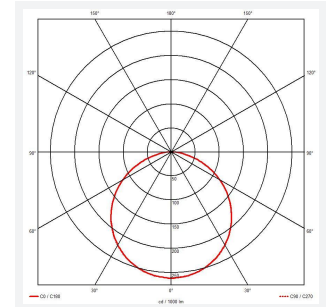

@ansell_lighting

ansellighting

Ansell Lighting

ansell_lighting

Gamma

Gamma CCT Emergency

Code: AGAMLED/CCT/M3

Category	Bulkheads
Application	Ancillary, Commercial, Hospitality, Residential, Retail
Specification	Performance

PRODUCT FEATURES

- Ultra slim modern polycarbonate wall/ceiling light suitable for education and residential applications and ancillary areas
- CCT selectable between 3000K and 4000K
- Microwave sensor set to 15 minutes at 3 metres (non-adjustable)
- /MWS and MWS/M3 has integral photocell isolation switch
- Matt white finish to body and diffuser with optional chrome trim ring
- Rear fixing bracket and terminal housing for ease of installation
- /MWS and /MWS/M3 versions operate as Primary and can be used in conjunction with standard Secondary
- Non-dimmable

GENERAL INFORMATION

Wattage	17W
Lumens Delivered	1800lm (4000K)
Lm/W	106lm/W (4000K)
Beam Angle	110
CRI	80
CCT	3000/4000K
Input	220/240V
Operating Temp	5°C - 35°C
SDCM	6

TECHNICAL INFORMATION

Light Source	LED
Colour / Finish	Matt White
IP Rating	IP54
Class Protection	2
Internal / External	Internal / External
Surface / Recessed / Suspended	Ceiling, Wall
Lumen Depreciation	L70 54,000h
Warranty (Years)	3
CE Mark	Yes
Diameter	296 mm
Accessories	AGAMLEDBZ/CH