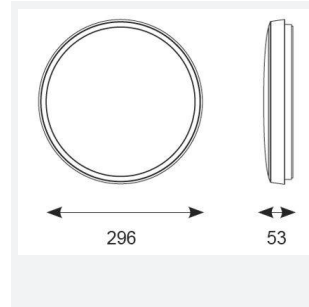

@ansell_lighting

ansellighting

Ansell Lighting

ansell_lighting

Gamma

Gamma CCT Emergency

Code: AGAMLED/CCT/M3

Category	Bulkheads
Application	Ancillary, Commercial, Hospitality, Residential, Retail
Specification	Performance

PRODUCT FEATURES

- Ultra slim modern polycarbonate wall/ceiling light suitable for education and residential applications and ancillary areas
- CCT selectable between 3000K and 4000K
- Microwave sensor set to 15 minutes at 3 metres (non-adjustable)
- /MWS and MWS/M3 has integral photocell isolation switch
- Matt white finish to body and diffuser with optional chrome trim ring
- Rear fixing bracket and terminal housing for ease of installation
- /MWS and /MWS/M3 versions operate as Primary and can be used in conjunction with standard Secondary
- Non-dimmable

GENERAL INFORMATION

Wattage	17W
Lumens Delivered	1800lm (4000K)
Lm/W	106lm/W (4000K)
Beam Angle	110
CRI	80
CCT	3000/4000K
Input	220/240V
Operating Temp	5°C - 35°C
SDCM	6

TECHNICAL INFORMATION

Light Source	LED
Colour / Finish	Matt White
IP Rating	IP54
Class Protection	2
Internal / External	Internal / External
Surface / Recessed / Suspended	Ceiling, Wall
Lumen Depreciation	L70 54,000h
Warranty (Years)	3
CE Mark	Yes
Diameter	296 mm
Accessories	AGAMLEDBZ/CH