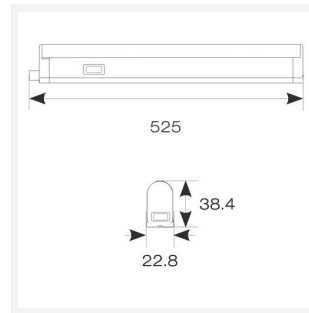

# Matrix

Matrix CCT Linklight 500mm  
Code: AMALED50/CCT

Category	Cabinet and Bathroom Fittings
Application	Hospitality, Residential, Retail
Specification	Performance

## PRODUCT FEATURES

- CCT Selectable LED linklight with integral driver suitable for residential and hospitality applications
- Moulded spine fitted with integral switch and fixed diffuser
- Supplied c/w 1.5m mains power lead
- Non-dimmable
- Side mounted switch allows installer the choice of 3000K or 4000K colour temperature options
- c/w angled and straight fixing clips
- Linkable up to a maximum of twelve fittings

GENERAL INFORMATION	
Wattage	7W
Lumens Delivered	720lm (4000K)
Lm/W	102lm/W (4000K)
Beam Angle	100
CRI	80
CCT	3000/4000K
Input	220/240V
Operating Temp	-10°C - 40°C
SDCM	6
UGR	19
Product Weight without Packaging	0.215 kg

TECHNICAL INFORMATION	
Light Source	LED
Colour / Finish	White
IP Rating	IP20
Class Protection	2
Internal / External	Internal
Surface / Recessed / Suspended	Ceiling, Wall
Lumen Depreciation	L70 25,000h
Warranty (Years)	4
CE Mark	Yes
Accessories	A250TLL/T5, A500TLL/T5, A1000TLL/T5