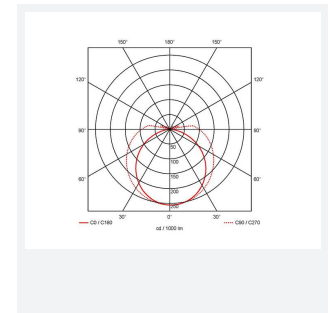

# Matrix

Matrix CCT Linklight 500mm  
Code: AMALED50/CCT

Category	Cabinet and Bathroom Fittings
Application	Hospitality, Residential, Retail
Specification	Performance

## PRODUCT FEATURES

- CCT Selectable LED linklight with integral driver suitable for residential and hospitality applications
- Moulded spine fitted with integral switch and fixed diffuser
- Supplied c/w 1.5m mains power lead
- Non-dimmable
- Side mounted switch allows installer the choice of 3000K or 4000K colour temperature options
- c/w angled and straight fixing clips
- Linkable up to a maximum of twelve fittings

GENERAL INFORMATION	
Wattage	7W
Lumens Delivered	720lm (4000K)
Lm/W	102lm/W (4000K)
Beam Angle	100
CRI	80
CCT	3000/4000K
Input	220/240V
Operating Temp	-10°C - 40°C
SDCM	6
UGR	19
Product Weight without Packaging	0.215 kg

TECHNICAL INFORMATION	
Light Source	LED
Colour / Finish	White
IP Rating	IP20
Class Protection	2
Internal / External	Internal
Surface / Recessed / Suspended	Ceiling, Wall
Lumen Depreciation	L70 25,000h
Warranty (Years)	4
CE Mark	Yes
Accessories	A250TLL/T5, A500TLL/T5, A1000TLL/T5