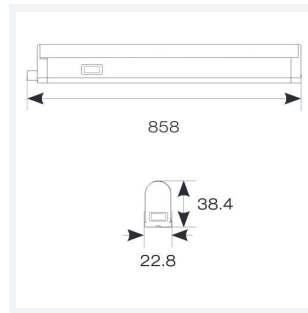

Matrix

Matrix CCT Linklight 800mm
Code: AMALED80/CCT

| | |
|---------------|----------------------------------|
| Category | Cabinet and Bathroom Fittings |
| Application | Hospitality, Residential, Retail |
| Specification | Performance |

| GENERAL INFORMATION | |
|----------------------------------|-----------------|
| Wattage | 13W |
| Lumens Delivered | 1300lm (4000K) |
| Lm/W | 102lm/W (4000K) |
| Beam Angle | 100 |
| CRI | 80 |
| CCT | 3000/4000K |
| Input | 220/240V |
| Operating Temp | -10°C - 40°C |
| SDCM | 6 |
| UGR | 19 |
| Product Weight without Packaging | 0.27 kg |

| TECHNICAL INFORMATION | |
|--------------------------------|-------------------------------------|
| Light Source | LED |
| Colour / Finish | White |
| IP Rating | IP20 |
| Class Protection | 2 |
| Internal / External | Internal |
| Surface / Recessed / Suspended | Ceiling, Wall |
| Lumen Depreciation | L70 25,000h |
| Warranty (Years) | 4 |
| CE Mark | Yes |
| Accessories | A250TLL/T5, A500TLL/T5, A1000TLL/T5 |