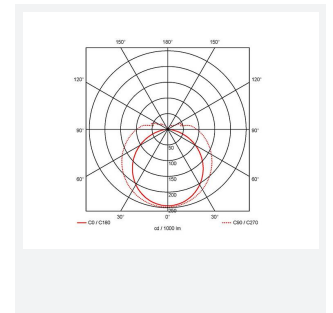

PRODUCT FEATURES

- CCT Selectable LED linklight with integral driver suitable for residential and hospitality applications
- Moulded spine fitted with integral switch and fixed diffuser
- Supplied c/w 1.5m mains power lead
- Non-dimmable
- Side mounted switch allows installer the choice of 3000K or 4000K colour temperature options
- c/w angled and straight fixing clips
- Linkable up to a maximum of twelve fittings

| GENERAL INFORMATION | |
|----------------------------------|-----------------|
| Wattage | 13W |
| Lumens Delivered | 1300lm (4000K) |
| Lm/W | 102lm/W (4000K) |
| Beam Angle | 100 |
| CRI | 80 |
| CCT | 3000/4000K |
| Input | 220/240V |
| Operating Temp | -10°C - 40°C |
| SDCM | 6 |
| UGR | 19 |
| Product Weight without Packaging | 0.27 kg |

| TECHNICAL INFORMATION | |
|--------------------------------|-------------------------------------|
| Light Source | LED |
| Colour / Finish | White |
| IP Rating | IP20 |
| Class Protection | 2 |
| Internal / External | Internal |
| Surface / Recessed / Suspended | Ceiling, Wall |
| Lumen Depreciation | L70 25,000h |
| Warranty (Years) | 4 |
| CE Mark | Yes |
| Accessories | A250TLL/T5, A500TLL/T5, A1000TLL/T5 |