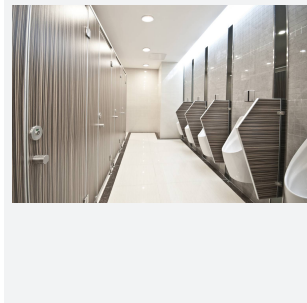

Gamma Mini

Gamma Mini CCT

Code: AMGAMLED/CCT

Category	Bulkheads
Application	Ancillary, Commercial, Hospitality, Residential, Retail
Specification	Performance

PRODUCT FEATURES

- Ultslim modern polycarbonate wall/ceiling light suitable for education and residential applications and ancillary areas
- CCT selectable between 3000K and 4000K
- Microwave sensor set to 15 minutes at 3 metres (non-adjustable)
- /MWS and MWS/M3 has integral photocell isolation switch
- Matt white finish to body and diffuser with optional chrome trim ring
- Rear fixing bracket and terminal housing for ease of installation
- /MWS and /MWS/M3 versions operate as Primary and can be used in conjunction with standard Secondary
- Non-dimmable

GENERAL INFORMATION	
Wattage	10W
Lumens Delivered	1200lm (4000K)
Lm/W	115lm/W (4000K)
Beam Angle	110
CRI	80
CCT	3000/4000K
Input	220/240V
Operating Temp	-5°C - 35°C
SDCM	6

TECHNICAL INFORMATION	
Light Source	LED
Colour / Finish	Matt White
IP Rating	IP54
Class Protection	2
Internal / External	Internal / External
Surface / Recessed / Suspended	Ceiling, Wall
Lumen Depreciation	L70 54,000h
Warranty (Years)	3
CE Mark	Yes
Diameter	250 mm
Accessories	AGAMLEDBZ/CH