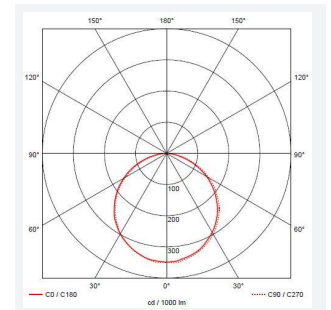

Gamma Mini

Gamma Mini CCT

Code: AMGAMLED/CCT

Category	Bulkheads
Application	Ancillary, Commercial, Hospitality, Residential, Retail
Specification	Performance

PRODUCT FEATURES

- Ultslim modern polycarbonate wall/ceiling light suitable for education and residential applications and ancillary areas
- CCT selectable between 3000K and 4000K
- Microwave sensor set to 15 minutes at 3 metres (non-adjustable)
- /MWS and MWS/M3 has integral photocell isolation switch
- Matt white finish to body and diffuser with optional chrome trim ring
- Rear fixing bracket and terminal housing for ease of installation
- /MWS and /MWS/M3 versions operate as Primary and can be used in conjunction with standard Secondary
- Non-dimmable

GENERAL INFORMATION	
Wattage	10W
Lumens Delivered	1200lm (4000K)
Lm/W	115lm/W (4000K)
Beam Angle	110
CRI	80
CCT	3000/4000K
Input	220/240V
Operating Temp	-5°C - 35°C
SDCM	6

TECHNICAL INFORMATION	
Light Source	LED
Colour / Finish	Matt White
IP Rating	IP54
Class Protection	2
Internal / External	Internal / External
Surface / Recessed / Suspended	Ceiling, Wall
Lumen Depreciation	L70 54,000h
Warranty (Years)	3
CE Mark	Yes
Diameter	250 mm
Accessories	AGAMLEDBZ/CH