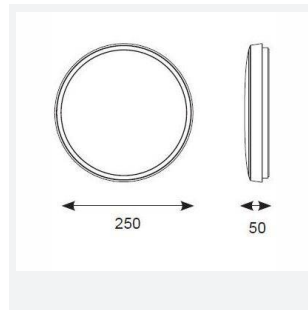

Gamma Mini

Gamma Mini CCT

Code: AMGAMLED/CCT

Category	Bulkheads
Application	Ancillary, Commercial, Hospitality, Residential, Retail
Specification	Performance

PRODUCT FEATURES

- Ultslim modern polycarbonate wall/ceiling light suitable for education and residential applications and ancillary areas
- CCT selectable between 3000K and 4000K
- Microwave sensor set to 15 minutes at 3 metres (non-adjustable)
- /MWS and MWS/M3 has integral photocell isolation switch
- Matt white finish to body and diffuser with optional chrome trim ring
- Rear fixing bracket and terminal housing for ease of installation
- /MWS and /MWS/M3 versions operate as Primary and can be used in conjunction with standard Secondary
- Non-dimmable

GENERAL INFORMATION	
Wattage	10W
Lumens Delivered	1200lm (4000K)
Lm/W	115lm/W (4000K)
Beam Angle	110
CRI	80
CCT	3000/4000K
Input	220/240V
Operating Temp	-5°C - 35°C
SDCM	6

TECHNICAL INFORMATION	
Light Source	LED
Colour / Finish	Matt White
IP Rating	IP54
Class Protection	2
Internal / External	Internal / External
Surface / Recessed / Suspended	Ceiling, Wall
Lumen Depreciation	L70 54,000h
Warranty (Years)	3
CE Mark	Yes
Diameter	250 mm
Accessories	AGAMLEDBZ/CH