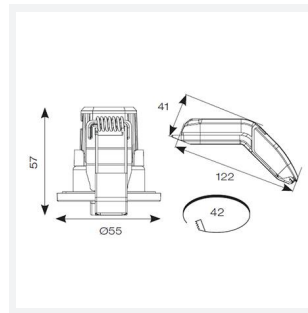

PRODUCT FEATURES

- Ultra slim remote driver with loop-in, loop-out push fit terminals provide an easy and efficient installation
- Can be used as the sole light source or as a complimentary product to Prism Pro / Prism Pro Anti-Glare
- Detachable LED driver for fast fix install
- Fully tested for 30, 60 and 90 minute ceiling types to meet Part B of Building Regulations
- Ultra slim remote driver with loop-in, loop-out push fit terminals provide an easy and efficient installation
- Unique angled LED driver for easy installation through the smaller downlight cut out
- Low profile design and arched remote driver allows installation into shallow ceiling voids
- Fully tested to meet Part C (moisture), Part E (acoustic) and Part L (energy) of Building Regulations

GENERAL INFORMATION	
Wattage	5W
Lumens Delivered	450lm (4000K)
Lm/W	90lm/W (4000K)
Beam Angle	60
CRI	80
CCT	2700/3000/4000/6000K
Input	220/240V
Operating Temp	-5°C - 25°C
SDCM	6
UGR	29
Cut-Out Size	42mm

TECHNICAL INFORMATION	
Light Source	LED
Colour / Finish	White
Fire Rated	Yes
IP Rating	IP65
Class Protection	2
Internal / External	Internal
Surface / Recessed / Suspended	Recessed
Lumen Depreciation	L80 54,000h
Warranty (Years)	5
CE Mark	Yes
Diameter	55 mm
Height	57 mm
Accessories	APRILEDP/MINIBZ/BLK, APRILEDP/MINIBZ/CH, APRILEDP/MINIBZ/SC, ACFLP/3