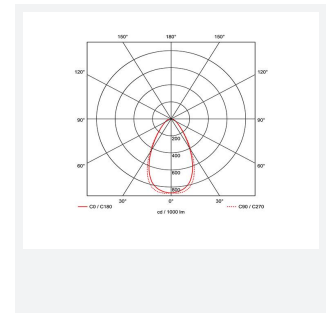

Prism Pro Mini Fire Rated

Prism Pro Mini CCT Fire Rated Downlight

Code: APRILEDP/MINI/CCT

Category	Downlights
Application	Ancillary, Hospitality, Residential, Retail
Specification	Architectural

PRODUCT FEATURES

GENERAL INFORMATION	
Wattage	5W
Lumens Delivered	450lm (4000K)
Lm/W	90lm/W (4000K)
Beam Angle	60
CRI	80
CCT	2700/3000/4000/6000K
Input	220/240V
Operating Temp	-5°C - 25°C
SDCM	6
UGR	29
Cut-Out Size	42mm

TECHNICAL INFORMATION	
Light Source	LED
Colour / Finish	White
Fire Rated	Yes
IP Rating	IP65
Class Protection	2
Internal / External	Internal
Surface / Recessed / Suspended	Recessed
Lumen Depreciation	L80 54,000h
Warranty (Years)	5
CE Mark	Yes
Diameter	55 mm
Height	57 mm
Accessories	APRILEDP/MINIBZ/BLK, APRILEDP/MINIBZ/CH, APRILEDP/MINIBZ/SC, ACFLP/3