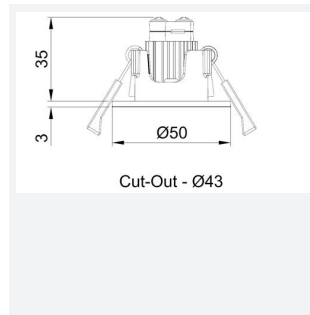

PRODUCT FEATURES

- Economic and compact LED Non-Maintained fixed downlight ideal for use in hotel bedrooms
- White and black powder coat paint finish
- Dimmable switch included for green charge indicator
- Integral selector switch provides option of high/medium/low brightness of green charging indicator
- LED combines power and green charge indicator
- 3 hour emergency output

GENERAL INFORMATION

Wattage	2W
Lumens Delivered	110lm
Beam Angle	110
CRI	70
CCT	6500K
Input	220/240V
Operating Temp	0°C - 40°C
SDCM	6
Cut-Out Size	43mm
Product Weight without Packaging	0.341 kg

TECHNICAL INFORMATION

Light Source	LED
Colour / Finish	White
IP Rating	IP20
Class Protection	1
Internal / External	Internal
Surface / Recessed / Suspended	Recessed
Lumen Depreciation	L70 50,000h
Warranty (Years)	5
CE Mark	Yes
Diameter	50 mm
Height	38 mm