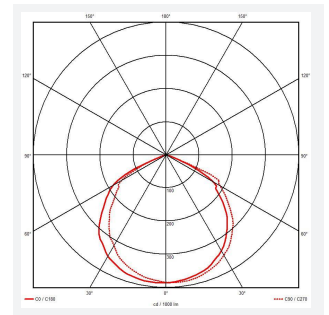

PRODUCT FEATURES

- Economic and compact LED Non-Maintained fixed downlight ideal for use in hotel bedrooms
- White and black powder coat paint finish
- Dimmable switch included for green charge indicator
- Integral selector switch provides option of high/medium/low brightness of green charging indicator
- LED combines power and green charge indicator
- 3 hour emergency output

GENERAL INFORMATION

Wattage	2W
Lumens Delivered	110lm
Beam Angle	110
CRI	70
CCT	6500K
Input	220/240V
Operating Temp	0°C - 40°C
SDCM	6
Cut-Out Size	43mm
Product Weight without Packaging	0.341 kg

TECHNICAL INFORMATION

Light Source	LED
Colour / Finish	White
IP Rating	IP20
Class Protection	1
Internal / External	Internal
Surface / Recessed / Suspended	Recessed
Lumen Depreciation	L70 50,000h
Warranty (Years)	5
CE Mark	Yes
Diameter	50 mm
Height	38 mm