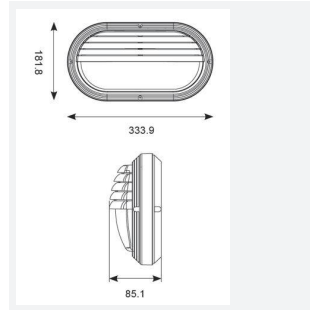

Sorrento

Sorrento CCT Black

Code: ASR2LED/B/CCT

Category	Bulkheads
Application	Hospitality, Outdoor, Residential, Retail
Specification	Performance

PRODUCT FEATURES

- Shallow depth IP65 polycarbonate 2-In-1 LED bulkhead suitable for external commercial applications
- Supplied with both plain and louvred eyelid covers
- Internal CCT selector switch allows the installer to choose the CCT between 3000K and 4000K
- Non-dimmable

GENERAL INFORMATION	
Wattage	8W
Lumens Delivered	720lm (4000K)
Lm/W	90lm/W (4000K)
Beam Angle	115
CRI	80
CCT	3000/4000K
Input	220/240V
Operating Temp	-25°C - 25°C
SDCM	6

TECHNICAL INFORMATION	
Light Source	LED
Colour / Finish	Black
IP Rating	IP65
Class Protection	2
Internal / External	External
Surface / Recessed / Suspended	Ceiling, Wall
Lumen Depreciation	L70 54,000h
Warranty (Years)	2
CE Mark	Yes
Height	181.8 mm