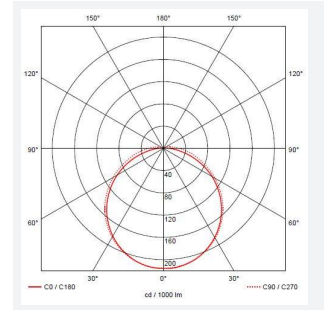

Sorrento

Sorrento CCT Black

Code: ASR2LED/B/CCT

Category	Bulkheads
Application	Hospitality, Outdoor, Residential, Retail
Specification	Performance

PRODUCT FEATURES

- Shallow depth IP65 polycarbonate 2-In-1 LED bulkhead suitable for external commercial applications
- Supplied with both plain and louvred eyelid covers
- Internal CCT selector switch allows the installer to choose the CCT between 3000K and 4000K
- Non-dimmable

GENERAL INFORMATION	
Wattage	8W
Lumens Delivered	720lm (4000K)
Lm/W	90lm/W (4000K)
Beam Angle	115
CRI	80
CCT	3000/4000K
Input	220/240V
Operating Temp	-25°C - 25°C
SDCM	6

TECHNICAL INFORMATION	
Light Source	LED
Colour / Finish	Black
IP Rating	IP65
Class Protection	2
Internal / External	External
Surface / Recessed / Suspended	Ceiling, Wall
Lumen Depreciation	L70 54,000h
Warranty (Years)	2
CE Mark	Yes
Height	181.8 mm