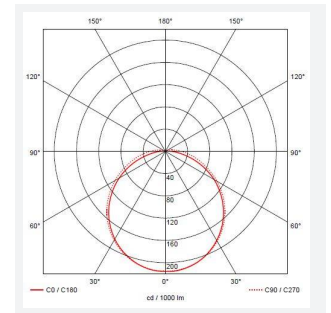

@ansell_lighting

ansellighting

Ansell Lighting

ansell_lighting

Sorrento

Sorrento CCT White

Code: ASR2LED/W/CCT

Category	Bulkheads
Application	Hospitality, Outdoor, Residential, Retail
Specification	Performance

PRODUCT FEATURES

- Shallow depth IP65 polycarbonate 2-In-1 LED bulkhead suitable for external commercial applications
- Supplied with both plain and louvred eyelid covers
- Internal CCT selector switch allows the installer to choose the CCT between 3000K and 4000K
- Non-dimmable

GENERAL INFORMATION	
Wattage	8W
Lumens Delivered	720lm (4000K)
Lm/W	90lm/W (4000K)
Beam Angle	115
CRI	80
CCT	3000/4000K
Input	220/240V
Operating Temp	-25°C - 25°C
SDCM	6

TECHNICAL INFORMATION	
Light Source	LED
Colour / Finish	White
IP Rating	IP65
Class Protection	2
Internal / External	External
Surface / Recessed / Suspended	Ceiling, Wall
Lumen Depreciation	L70 54,000h
Warranty (Years)	2
CE Mark	Yes
Height	181.8 mm