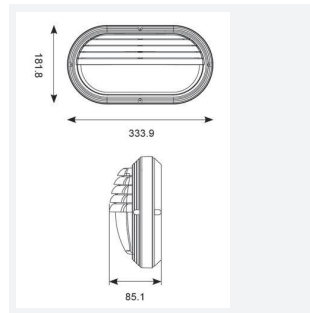

PRODUCT FEATURES

- Shallow depth IP65 polycarbonate 2-In-1 LED bulkhead suitable for external commercial applications
- Supplied with both plain and louvred eyelid covers
- Internal CCT selector switch allows the installer to choose the CCT between 3000K and 4000K
- Non-dimmable

GENERAL INFORMATION	
Wattage	8W
Lumens Delivered	720lm (4000K)
Lm/W	90lm/W (4000K)
Beam Angle	115
CRI	80
CCT	3000/4000K
Input	220/240V
Operating Temp	-25°C - 25°C
SDCM	6

TECHNICAL INFORMATION	
Light Source	LED
Colour / Finish	White
IP Rating	IP65
Class Protection	2
Internal / External	External
Surface / Recessed / Suspended	Ceiling, Wall
Lumen Depreciation	L70 54,000h
Warranty (Years)	2
CE Mark	Yes
Height	181.8 mm