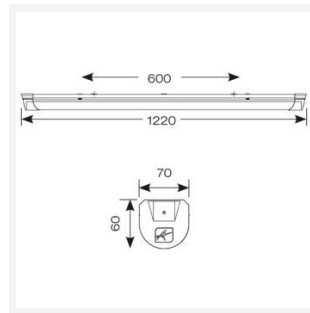

PRODUCT FEATURES

- High performance, multi-wattage LED CCT batten suitable for industrial and multi-purpose applications
- High efficiency up to 140 lm/W
- Excellent light uniformity through high transmittance polycarbonate diffuser
- Innovative spring clip gear tray release aids fast and easy installation
- Selectable CCT between 3000K, 4000K and 5700K
- Power selectable; offering high and low output option in each length
- Instant light output with unlimited switching
- Self-test, lithium emergency option

GENERAL INFORMATION

Wattage	18W - 31W
Lumens Delivered	2500lm - 4300lm (4000K)
Lm/W	140lm/W
Beam Angle	105/140
CRI	80
CCT	3000/4000/5700K
Input	220/240V
Operating Temp	-10°C - 40°C
SDCM	6
UGR	24

TECHNICAL INFORMATION

Light Source	LED
Colour / Finish	White
IP Rating	IP20
Class Protection	1
Internal / External	Internal
Surface / Recessed / Suspended	Ceiling, Suspended
Lumen Depreciation	L70 54,000h
Warranty (Years)	5
CE Mark	Yes
Height	69.5 mm