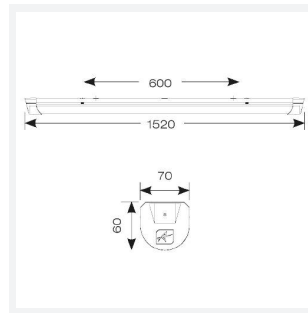

# Topline EVO

Topline EVO CCT Multi Wattage 1500mm  
Code: ATLEVO5

Category	Battens and Weatherproofs
Application	Ancillary, Commercial, Education, Healthcare, Industrial, Retail
Specification	Performance

## PRODUCT FEATURES

- High performance, multi-wattage LED CCT batten suitable for industrial and multi-purpose applications
- High efficiency up to 140 lm/W
- Excellent light uniformity through high transmittance polycarbonate diffuser
- Innovative spring clip gear tray release aids fast and easy installation
- Selectable CCT between 3000K, 4000K and 5700K
- Power selectable; offering high and low output option in each length
- Instant light output with unlimited switching
- Self-test, lithium emergency option

GENERAL INFORMATION	
Wattage	24W - 43W
Lumens Delivered	3300lm - 6000lm (4000K)
Lm/W	140lm/W
Beam Angle	105/140
CRI	80
CCT	3000/4000/5700K
Input	220/240V
Operating Temp	-10°C - 40°C
SDCM	6
UGR	25

TECHNICAL INFORMATION	
Light Source	LED
Colour / Finish	White
IP Rating	IP20
Class Protection	1
Internal / External	Internal
Surface / Recessed / Suspended	Ceiling, Suspended
Lumen Depreciation	L70 54,000h
Warranty (Years)	5
CE Mark	Yes
Height	69.5 mm