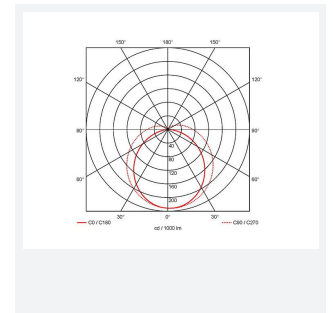

# Topline EVO

Topline EVO CCT Multi Wattage 1500mm  
Code: ATLEVO5

Category	Battens and Weatherproofs
Application	Ancillary, Commercial, Education, Healthcare, Industrial, Retail
Specification	Performance

## PRODUCT FEATURES

- High performance, multi-wattage LED CCT batten suitable for industrial and multi-purpose applications
- High efficiency up to 140 lm/W
- Excellent light uniformity through high transmittance polycarbonate diffuser
- Innovative spring clip gear tray release aids fast and easy installation
- Selectable CCT between 3000K, 4000K and 5700K
- Power selectable; offering high and low output option in each length
- Instant light output with unlimited switching
- Self-test, lithium emergency option

GENERAL INFORMATION	
Wattage	24W - 43W
Lumens Delivered	3300lm - 6000lm (4000K)
Lm/W	140lm/W
Beam Angle	105/140
CRI	80
CCT	3000/4000/5700K
Input	220/240V
Operating Temp	-10°C - 40°C
SDCM	6
UGR	25

TECHNICAL INFORMATION	
Light Source	LED
Colour / Finish	White
IP Rating	IP20
Class Protection	1
Internal / External	Internal
Surface / Recessed / Suspended	Ceiling, Suspended
Lumen Depreciation	L70 54,000h
Warranty (Years)	5
CE Mark	Yes
Height	69.5 mm