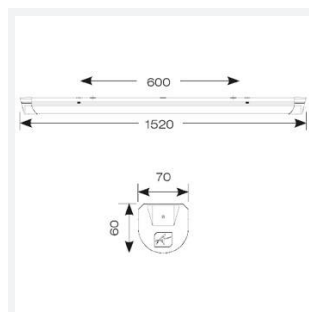

PRODUCT FEATURES

- High performance, multi-wattage LED CCT batten suitable for industrial and multi-purpose applications
- High efficiency up to 140 lm/W
- Excellent light uniformity through high transmittance polycarbonate diffuser
- Innovative spring clip gear tray release aids fast and easy installation
- Selectable CCT between 3000K, 4000K and 5700K
- Power selectable; offering high and low output option in each length
- Instant light output with unlimited switching
- Self-test, lithium emergency option

GENERAL INFORMATION

Wattage	32W - 56W
Lumens Delivered	4400lm - 7800lm (4000K)
Lm/W	140lm/W
Beam Angle	105/140
CRI	80
CCT	3000/4000/5700K
Input	220/240V
Operating Temp	-10°C - 40°C
SDCM	6
UGR	30

TECHNICAL INFORMATION

Light Source	LED
Colour / Finish	White
IP Rating	IP20
Class Protection	1
Internal / External	Internal
Surface / Recessed / Suspended	Ceiling, Suspended
Lumen Depreciation	L70 54,000h
Warranty (Years)	5
CE Mark	Yes
Height	69.5 mm