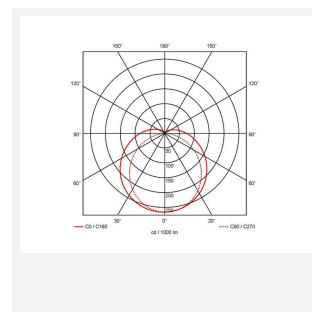

@ansell_lighting

ansellighting

Ansell Lighting

ansell_lighting

Topline EVO

Topline EVO CCT Multi Wattage 1800mm

Code: ATLEVO6

Category	Battens and Weatherproofs
Application	Ancillary, Commercial, Education, Healthcare, Industrial, Retail
Specification	Performance

PRODUCT FEATURES

- High performance, multi-wattage LED CCT batten suitable for industrial and multi-purpose applications
- High efficiency up to 140 lm/W
- Excellent light uniformity through high transmittance polycarbonate diffuser
- Innovative spring clip gear tray release aids fast and easy installation
- Selectable CCT between 3000K, 4000K and 5700K
- Power selectable; offering high and low output option in each length
- Instant light output with unlimited switching
- Self-test, lithium emergency option

GENERAL INFORMATION

Wattage	32W - 56W
Lumens Delivered	4400lm - 7800lm (4000K)
Lm/W	140lm/W
Beam Angle	105/140
CRI	80
CCT	3000/4000/5700K
Input	220/240V
Operating Temp	-10°C - 40°C
SDCM	6
UGR	30

TECHNICAL INFORMATION

Light Source	LED
Colour / Finish	White
IP Rating	IP20
Class Protection	1
Internal / External	Internal
Surface / Recessed / Suspended	Ceiling, Suspended
Lumen Depreciation	L70 54,000h
Warranty (Years)	5
CE Mark	Yes
Height	69.5 mm