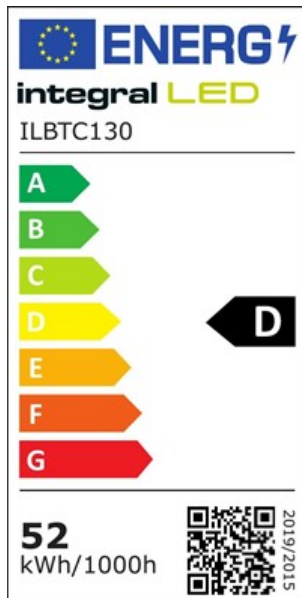

**LIGHTSPAN+ T8 BATTEN 5FT POWER & CCT ADJUSTABLE - 30/35/42/52W  
3000/4000/6300K 4050-7540LM 145LM/W 120 BEAM LINKABLE NON-DIMM  
INTEGRAL**

ILBTC130

Integral Lightspan+ battens provide an exceptionally efficient alternative to equivalent fluorescent fixtures. With switchable Power & CCT, they are ideal for indoor commercial, industrial and retail spaces that need different colour temperature and lumen output to suit the activity. With an efficacy of up to 145lm/W, Lightspan+ battens offer huge energy savings compared to equivalent fluorescent lighting.

**Electrical Data**

<b>Power Consumption (W) :</b>	30/35/42/52
<b>Power Factor:</b>	0.9

<b>Voltage Range (v):</b>	200-240
<b>Input Voltage (V):</b>	200-240
<b>Dimming:</b>	Non-Dimmable
<b>Driver Included:</b>	Yes
<b>Electric Current:</b>	AC
<b>EN:</b>	EN-60598
<b>LVD Certified:</b>	Yes

## Light Data

<b>Luminous Flux in Lumens (lm):</b>	30W: 4050/4500/4050 35W: 4550/5080/4550 42W: 5460/6090/5460 52W: 6760/7540/6760
<b>Correlated Colour Temperature (CCT) (K):</b>	3000/4000/6300
<b>Colour Temperature:</b>	3000/4000/6300 - Warm White/Cool White/Cool Daylight
<b>Colour Temperature Name:</b>	Warm White/Cool White/Cool Daylight
<b>Beam Angle:</b>	120
<b>Colour Rendering Index (CRI):</b>	80
<b>Frequency Range (Hz):</b>	50/60
<b>Instant on (Less than 1 second):</b>	Yes
<b>LED Size (mm):</b>	2835
<b>LED Type:</b>	Surface mounted device (SMD)
<b>Lifetime (hours):</b>	50000
<b>Switching Cycles:</b>	25000

## Environment

<b>EN:</b>	EN-60598
<b>LVD Certified:</b>	Yes
<b>CE RoHS:</b>	Yes
<b>New Energy Rating:</b>	D
<b>EU Luminaire:</b>	L
<b>Hg 0% (Mercury Free):</b>	Yes
<b>IK Rating (Impact Protection):</b>	IK08
<b>IP Rating (Ingress Protection):</b>	IP20
<b>Lowest Operating Temperature (°C):</b>	-20
<b>Maximum Operating Temperature (°C):</b>	40