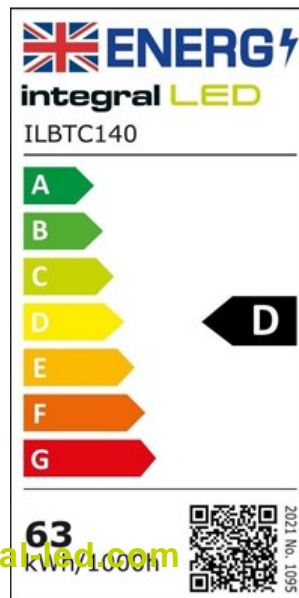

Physical Data

Product Length (mm):	1734
Product Depth (mm):	71
Product Width (mm):	60
Product Weight (g):	2400
Optic:	Polycarbonate diffuser
Material:	Steel, Polycarbonate
Construction:	Folded Mild Steel and Polycarbonate diffuser
Bulb or Luminaire Shape:	Linear
Luminaire Fixing:	Ceiling mounted
Placement / Application:	Indoor, General Lighting

Electrical Data

Power Consumption (W) :	36/42/50/63
Power Factor:	0.9

Voltage Range (v):	200-240
Input Voltage (V):	200-240
Dimming:	Non-Dimmable
Driver Included:	Yes
Electric Current:	AC
EN:	EN-60598
LVD Certified:	Yes

Light Data

Luminous Flux in Lumens (lm):	36W: 4860/5400/4860 42W: 5460/6090/5460 50W: 6500/7250/6500 63W: 8190/9130/8190
Correlated Colour Temperature (CCT) (K):	3000/4000/6300
Colour Temperature:	3000/4000/6300 - Warm White/Cool White/Cool Daylight
Colour Temperature Name:	Warm White/Cool White/Cool Daylight
Beam Angle:	120
Colour Rendering Index (CRI):	80
Frequency Range (Hz):	50/60
Instant on (Less than 1 second):	Yes
LED Size (mm):	2835
LED Type:	Surface mounted device (SMD)
Lifetime (hours):	50000
Switching Cycles:	25000

Environment

EN:	EN-60598
LVD Certified:	Yes
CE RoHS:	Yes
New Energy Rating:	D
EU Luminaire:	L
Hg 0% (Mercury Free):	Yes
IK Rating (Impact Protection):	IK08
IP Rating (Ingress Protection):	IP20
Lowest Operating Temperature (°C):	-20
Maximum Operating Temperature (°C):	40