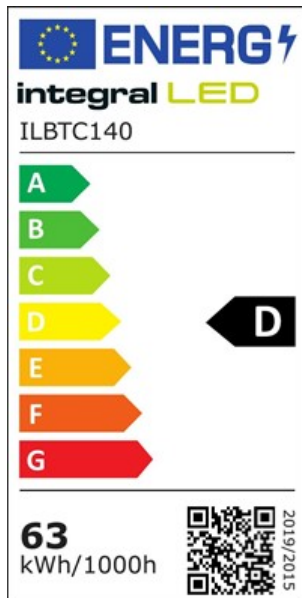

Physical Data

Product Length (mm):	1734
Product Depth (mm):	71
Product Width (mm):	60
Product Weight (g):	2400
Optic:	Polycarbonate diffuser
Material:	Steel, Polycarbonate
Construction:	Folded Mild Steel and Polycarbonate diffuser
Bulb or Luminaire Shape:	Linear
Luminaire Fixing:	Ceiling mounted
Placement / Application:	Indoor, General Lighting

Electrical Data

Power Consumption (W) :	36/42/50/63
Power Factor:	0.9

Voltage Range (v):	200-240
Input Voltage (V):	200-240
Dimming:	Non-Dimmable
Driver Included:	Yes
Electric Current:	AC
EN:	EN-60598
LVD Certified:	Yes

Light Data

Luminous Flux in Lumens (lm):	36W: 4860/5400/4860 42W: 5460/6090/5460 50W: 6500/7250/6500 63W: 8190/9130/8190
Correlated Colour Temperature (CCT) (K):	3000/4000/6300
Colour Temperature:	3000/4000/6300 - Warm White/Cool White/Cool Daylight
Colour Temperature Name:	Warm White/Cool White/Cool Daylight
Beam Angle:	120
Colour Rendering Index (CRI):	80
Frequency Range (Hz):	50/60
Instant on (Less than 1 second):	Yes
LED Size (mm):	2835
LED Type:	Surface mounted device (SMD)
Lifetime (hours):	50000
Switching Cycles:	25000

Environment

EN:	EN-60598
LVD Certified:	Yes
CE RoHS:	Yes
New Energy Rating:	D
EU Luminaire:	L
Hg 0% (Mercury Free):	Yes
IK Rating (Impact Protection):	IK08
IP Rating (Ingress Protection):	IP20
Lowest Operating Temperature (°C):	-20
Maximum Operating Temperature (°C):	40