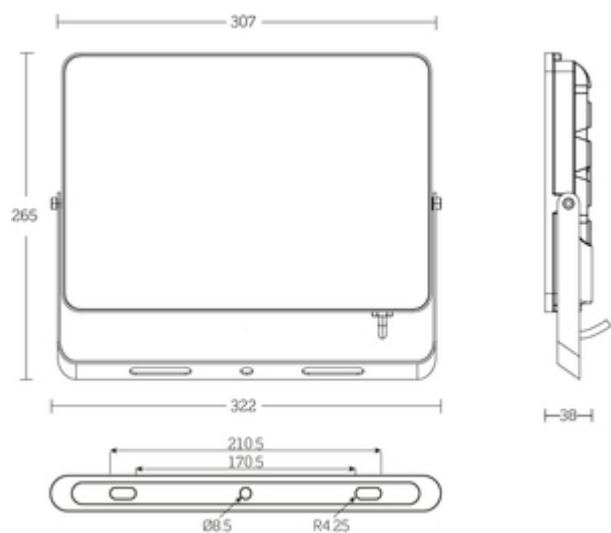

Outer carton(W)- cm	28.2
Outer carton(H)- cm	24.5
Outer carton Net weight- kg	10.00kg
Outer carton Gross weight- kg	10.50kg
Product Bar Code EAN-13 Number	5052544105982
Outer carton Bar Code ITF-14 Number	15052544105989

Standards & Approvals

Manufactured In Accordance To	BS EN 60598-2015,2-1,2-5
CE Marked	Yes
UKCA Marked	Yes
Date code/Purchase order No.	Yes
WEEE Symbol	Yes
Certificate Of Conformity	Available on request
Accredited Members	LIA, ISO9001-2015, ISO14001-2015