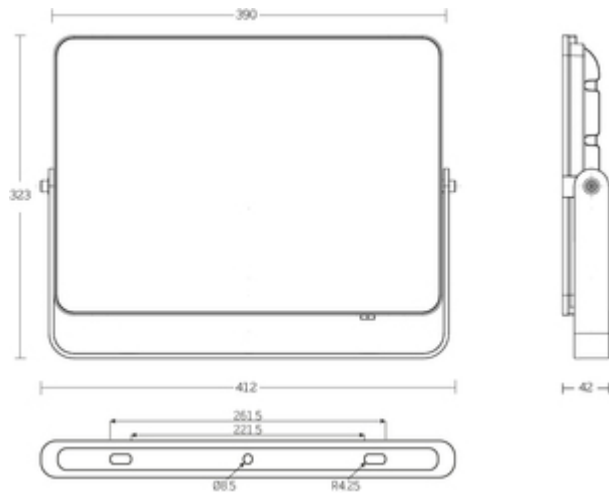

Outer carton(H)- cm
Outer carton Net weight- kg
Outer carton Gross weight- kg
Product Bar Code EAN-13 Number
Outer carton Bar Code ITF-14 Number

22.0
13.80kg
14.50kg
5052544106002
15052544106009

Standards & Approvals

Manufactured In Accordance To
CE Marked
UKCA Marked
Date code/Purchase order No.
WEEE Symbol
Certificate Of Conformity
Accredited Members

BS EN 60598-2015,2-1,2-5
Yes
Yes
Yes
Yes
Available on request
LIA, ISO9001-2015, ISO14001-2015